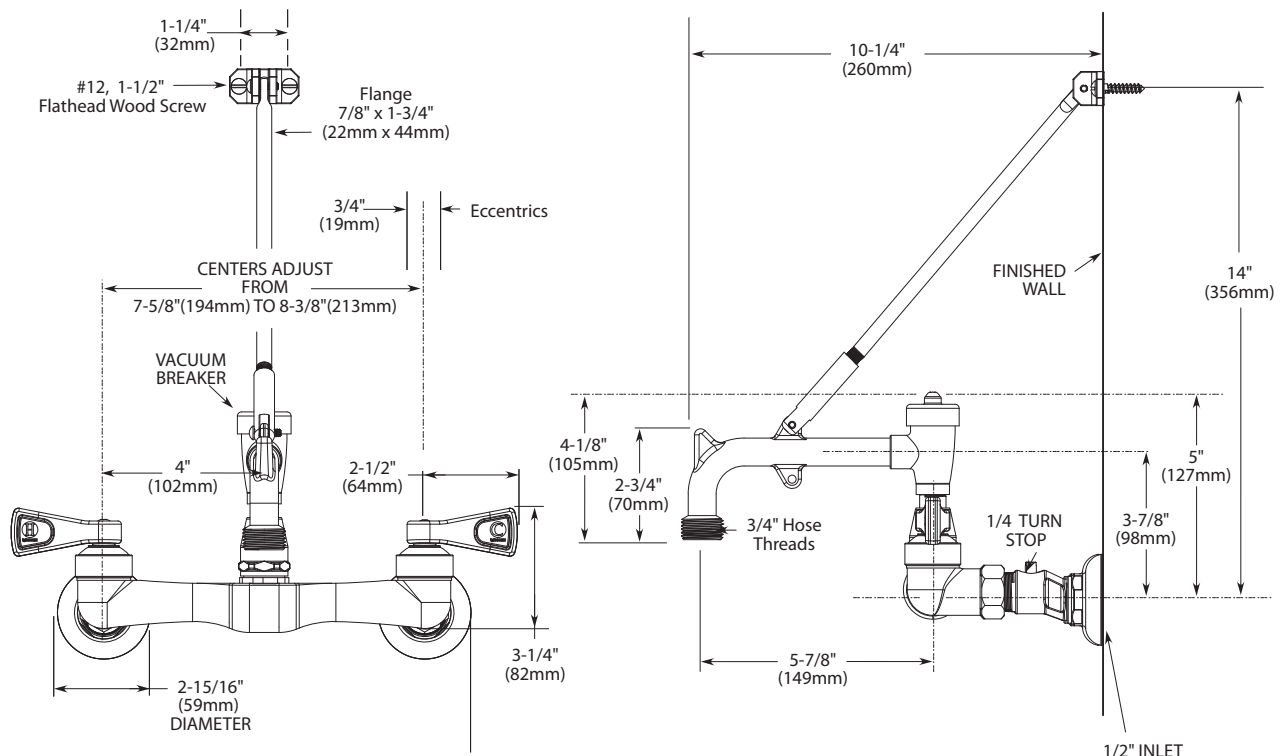

## FAUCET DESCRIPTION

- Brass construction, chrome finish
- Vacuum-breaker spout with garden hose thread
- 1/2" IPS connections
- Vandal resistant torx head screws
- Integral check stops
- With service stops

## CARTRIDGE

- Ceramic disc cartridge
- 1/4 turn operation
- Nonmetallic and nonferrous material

## STANDARDS

- Third party certified by CSA to meet: ASME A112.18.1 and all applicable specifications referenced therein
- **ADA** for lever handles

## CRITICAL DIMENSIONS

(DO NOT SCALE)